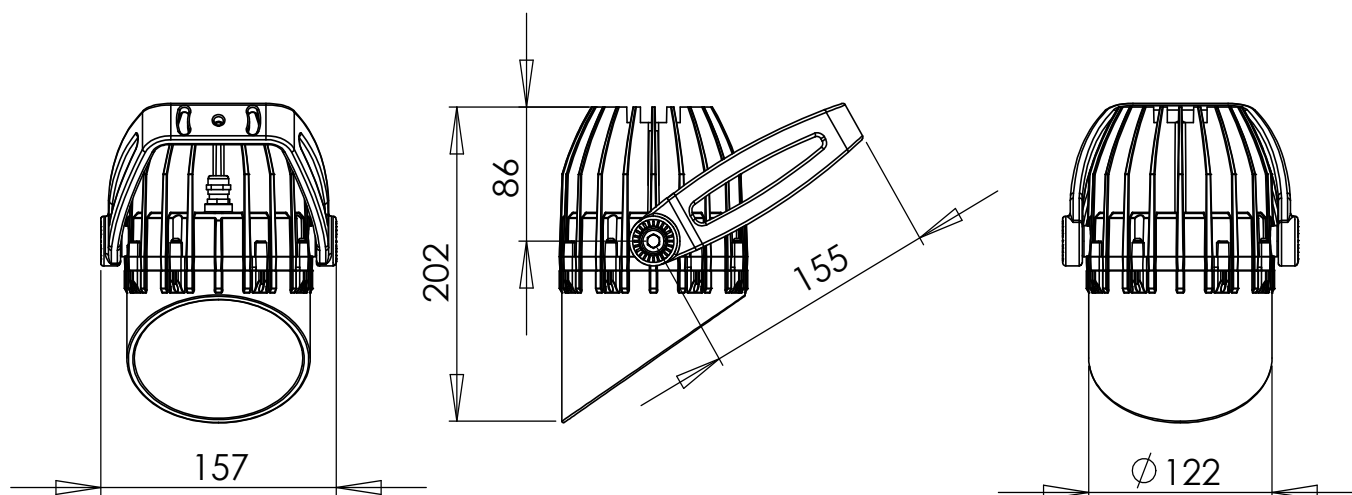

Technical

LED Drive Current (mA)	350 - 700	Maximum System Watts	33
Driver Type	Constant Current	Remote Driver Input Voltage	110-240 VAC
Connections	Hard Wired	Operating Temperature	-10 to + 40
CRI	70-85	LED Type	HB LED
Number of LEDs	12	Expected Lifetime (Hrs)	50,000
Beam Angle (Degrees)	Pin spot, narrow, medium, wide, extra wide	CCT (K)	2700, 3000, 4000, 5000
		Lumen output for whites	1200 - 2350
Dimensions (MM)	See Drawing	Weight (KG)	1.5
Ingress Protection (IP)	67	Finishes Available	RAL powder coated

Dimensions

Order Code nomenclature

Product	Type	Qty LEDs	Colour Temp	Beam Angle
VEX	Spot-C	12	2700 K	PIN SPOT - 004
			3000 K	NARROW - 010
			4000 K	MEDIUM - 015
			5000 K	WIDE -025
			RGB	EXTRA WIDE - 045
			RGBW	
			RGBA	